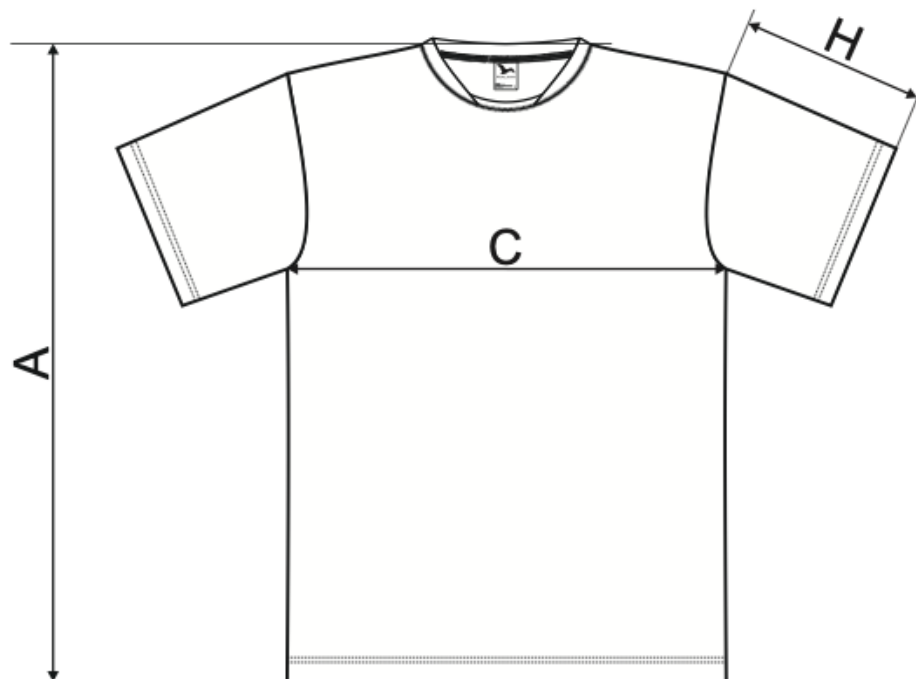

Veľkosti tričiek muži:

SIZE SPECIFICATION [cm]

size	S	M	L	XL	2XL	3XL
A	70	72	74	76	78	78
C	45	49	53	57	61	67
H	19	20	21	22	23	24

All size specifications listed are in cm. Accepted tolerance of up to $\pm 5\%$.

Veľkosti tričiek ženy:

SIZE SPECIFICATION [cm]

size	XS	S	M	L	XL	2XL
A	60	62	64	66,5	69	72
C	39	43	47	51	54	58
H	13	14	15	16	17	18

All size specifications listed are in cm. Accepted tolerance of up to $\pm 5\%$.